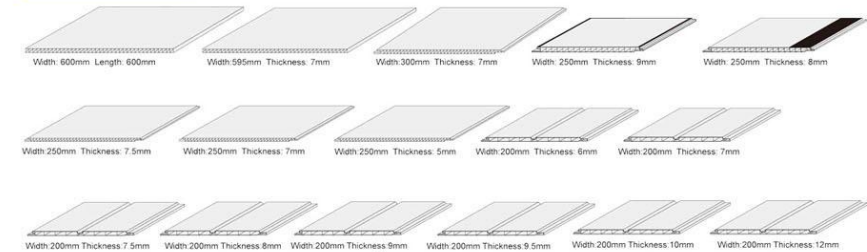

广州泰堂建材有限公司
GUANGZHOU TITAN BUILDING MATERIALS CO., LTD.

Product Presentation

TITAN PVC CEILINGs are made from a robust plastic material called PVC. The main materials are pvc resin, calcium carbonate etc. TITAN PVC ceiling offer excellent insulation, keeping you warm in the winter and cool during the summer. There are available in a huge variety of colours and designs offering a classy ceiling for a fraction of the cost of normal ceilings.

Specification

Surface Treatment	Printing / High Glossy / Hot Stamping / Laminated
Thickness (mm)	5 / 6 / 7 / 7.3 / 7.5 / 8 / 9 / 9.5 / 10 / 12
Width (mm)	185 / 200 / 250 / 300 / 400 / 595 / 603
Length (mm)	2000 / 2700 / 3000 / 3660 / 4000 / 5800 / 5950, or by customers require
Weight (kgs)	1.6 ~ 4.5 kgs/sqm.
PVC Content	35% / 40% / 45% / 50% / 55% / 60% / 65% / 70% / 75% / 80% PVC